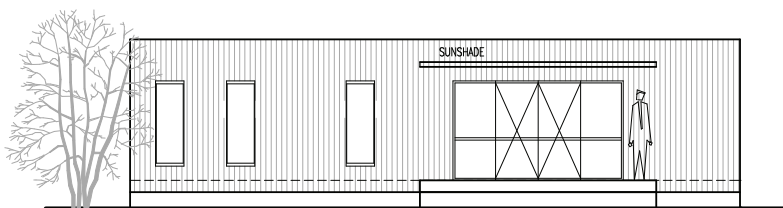

modhouse

1 bedroom

PLAN

Area: 61.92m²

side elevation

end elevation

alternative roof style

contact mark plant 0418 595 410