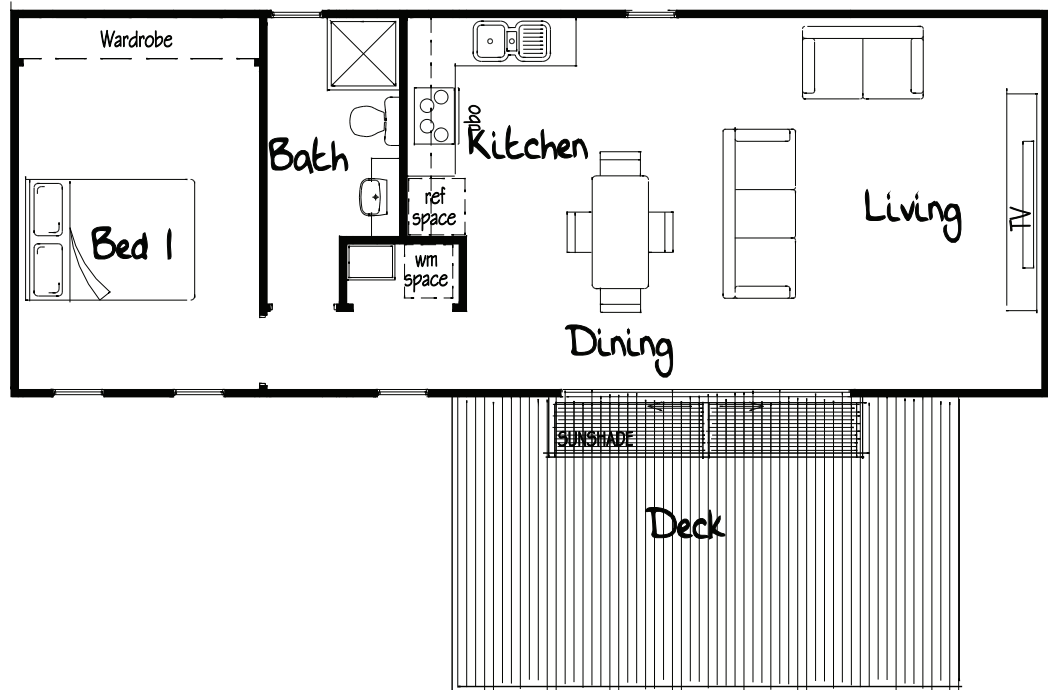

modhouse

1 bedroom

PLAN

Area: 61.92m²

side elevation

end elevation

alternative roof style

contact mark plant 0418 595 410