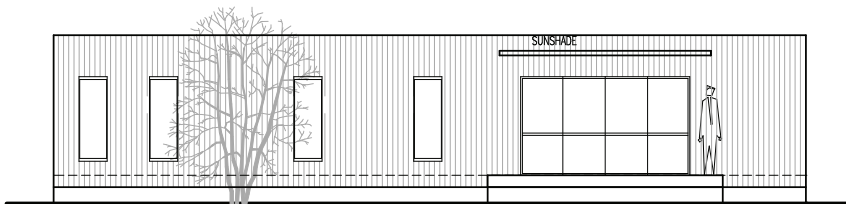

modhouse

2 bedroom

PLAN

Area: 76.8m²

side elevation

end elevation

alternative roof style

contact mark plant 0418 595 410