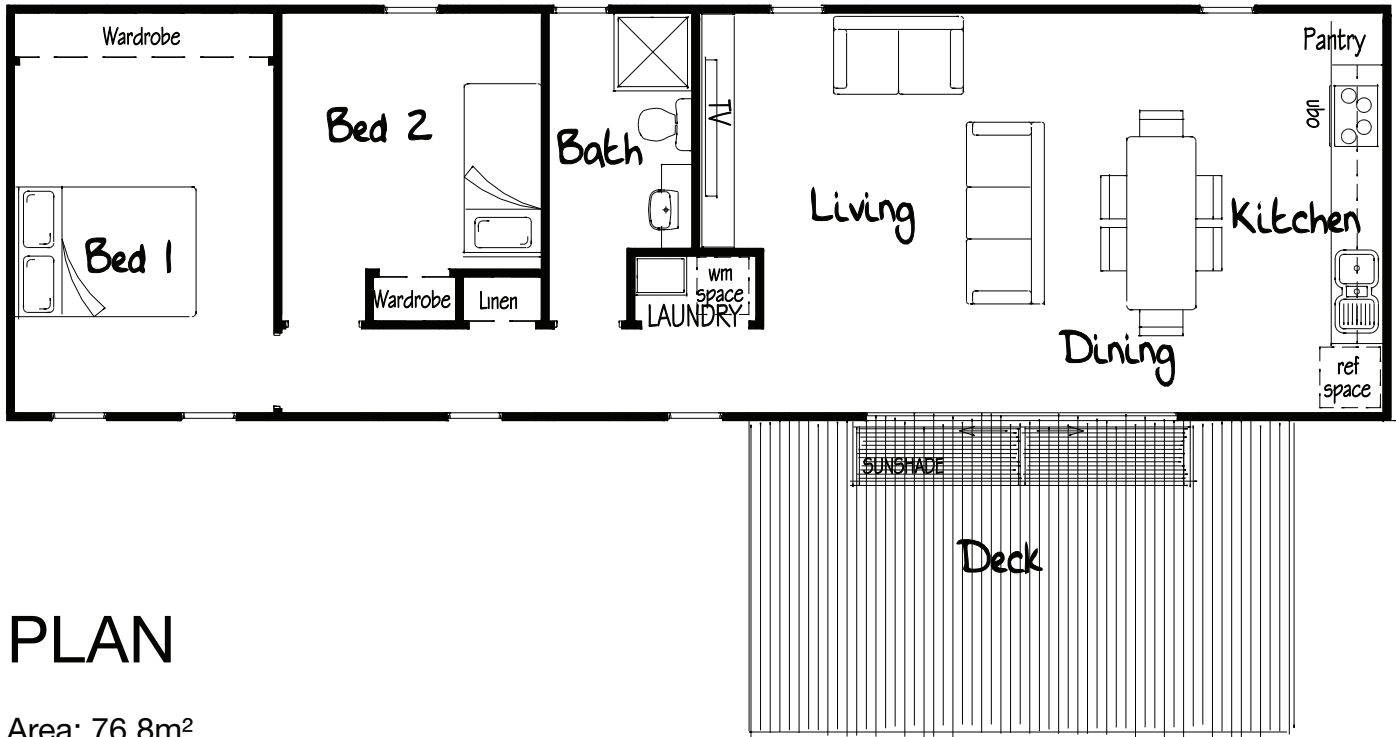

modhouse

2 bedroom

PLAN

Area: 76.8m²

side elevation

end elevation

alternative roof style

contact mark plant 0418 595 410