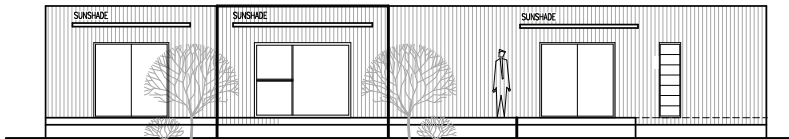

modhouse

modular series a

PLAN

- Areas:
- Mod 1A: 51.84m²
 - Mod 2A: 25.9m²
 - Mod 3A: 30.24m²
 - Mod 4A: 50.8m²

side elevation

end elevation

alternative roof style

contact mark plant 0418 595 410