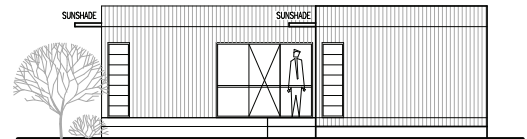

modhouse

modular series a

PLAN

- Areas:
- Mod 1A: 51.84m²
 - Mod 2A: 25.9m²
 - Mod 3A: 30.24m²
 - Mod 4A: 50.8m²

side elevation

end elevation

alternative roof style

contact mark plant 0418 595 410