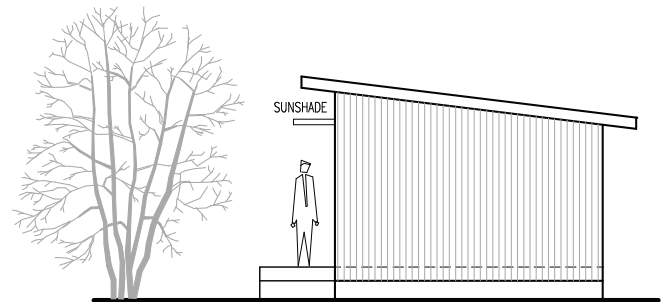

modhouse

studio

PLAN

Area: 25.92m²

side elevation

end elevation

alternative roof style