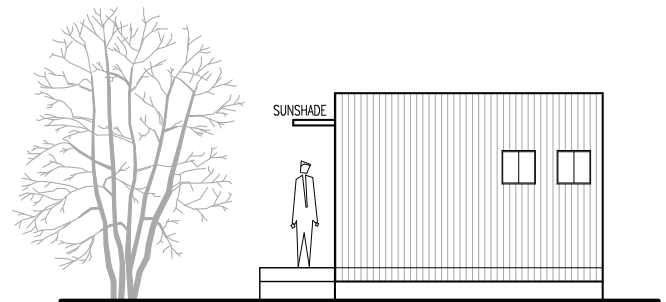

modhouse

studio

PLAN

Area: 25.92m²

side elevation

end elevation

alternative roof style