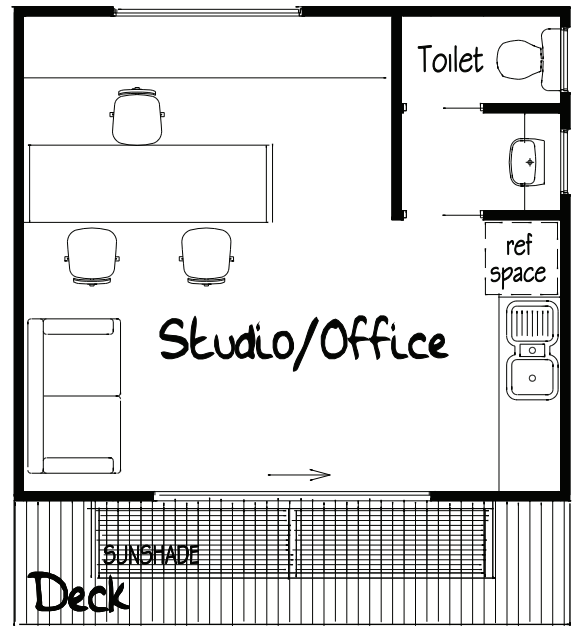

modhouse

studio

PLAN

Area: 25.92m²

side elevation

end elevation

alternative roof style