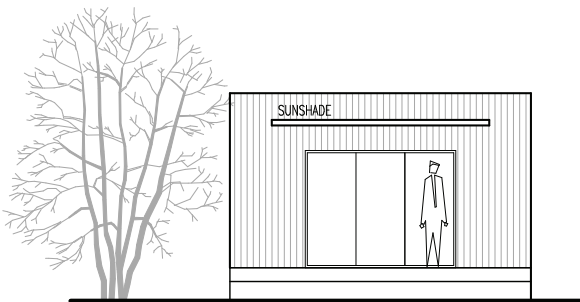

modhouse

studio

PLAN

Area: 25.92m²

side elevation

end elevation

alternative roof style